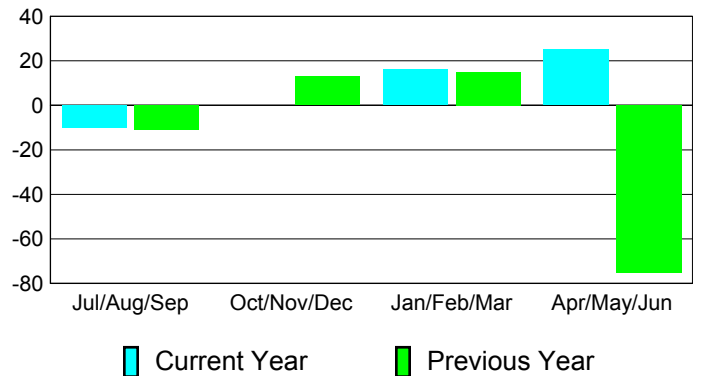

Membership Results
2010-2011

Membership
2009-2010

Month	Net Memb Goal	Actual New Memb	Actual Dropped Memb	Gain/Loss of Memb	Gain/Loss of Memb
Jul/Aug/Sep	5	22	-32	-10	-11
Oct/Nov/Dec	10	41	-41	0	13
Jan/Feb/Mar	10	30	-14	16	15
Apr/May/June	15	48	-23	25	-75
Totals	40	141	-110	31	-58

Membership Results 2010-2011

Goal, New, Dropped, Gain/Loss

Comparison of Membership Gain/Loss

Current Year Compared to the Previous Year

Gender Comparison 2010-2011

Jul/Aug/Sep

Oct/Nov/Dec

Jan/Feb/Mar

Apr/May/June

Male

Female