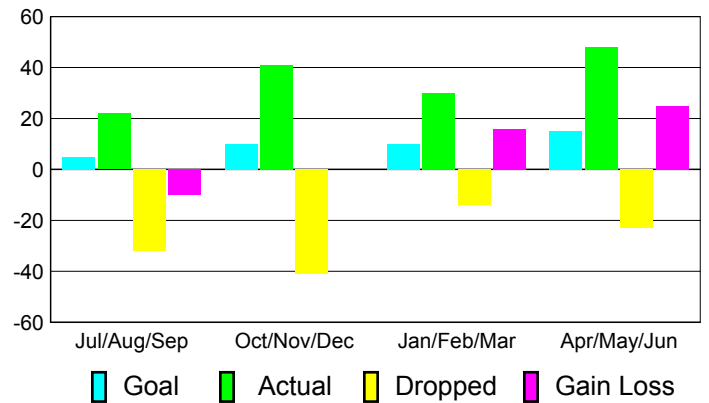

Membership Results 2010-2011

Goal, New, Dropped, Gain/Loss

Comparison of Membership Gain/Loss

Current Year Compared to the Previous Year